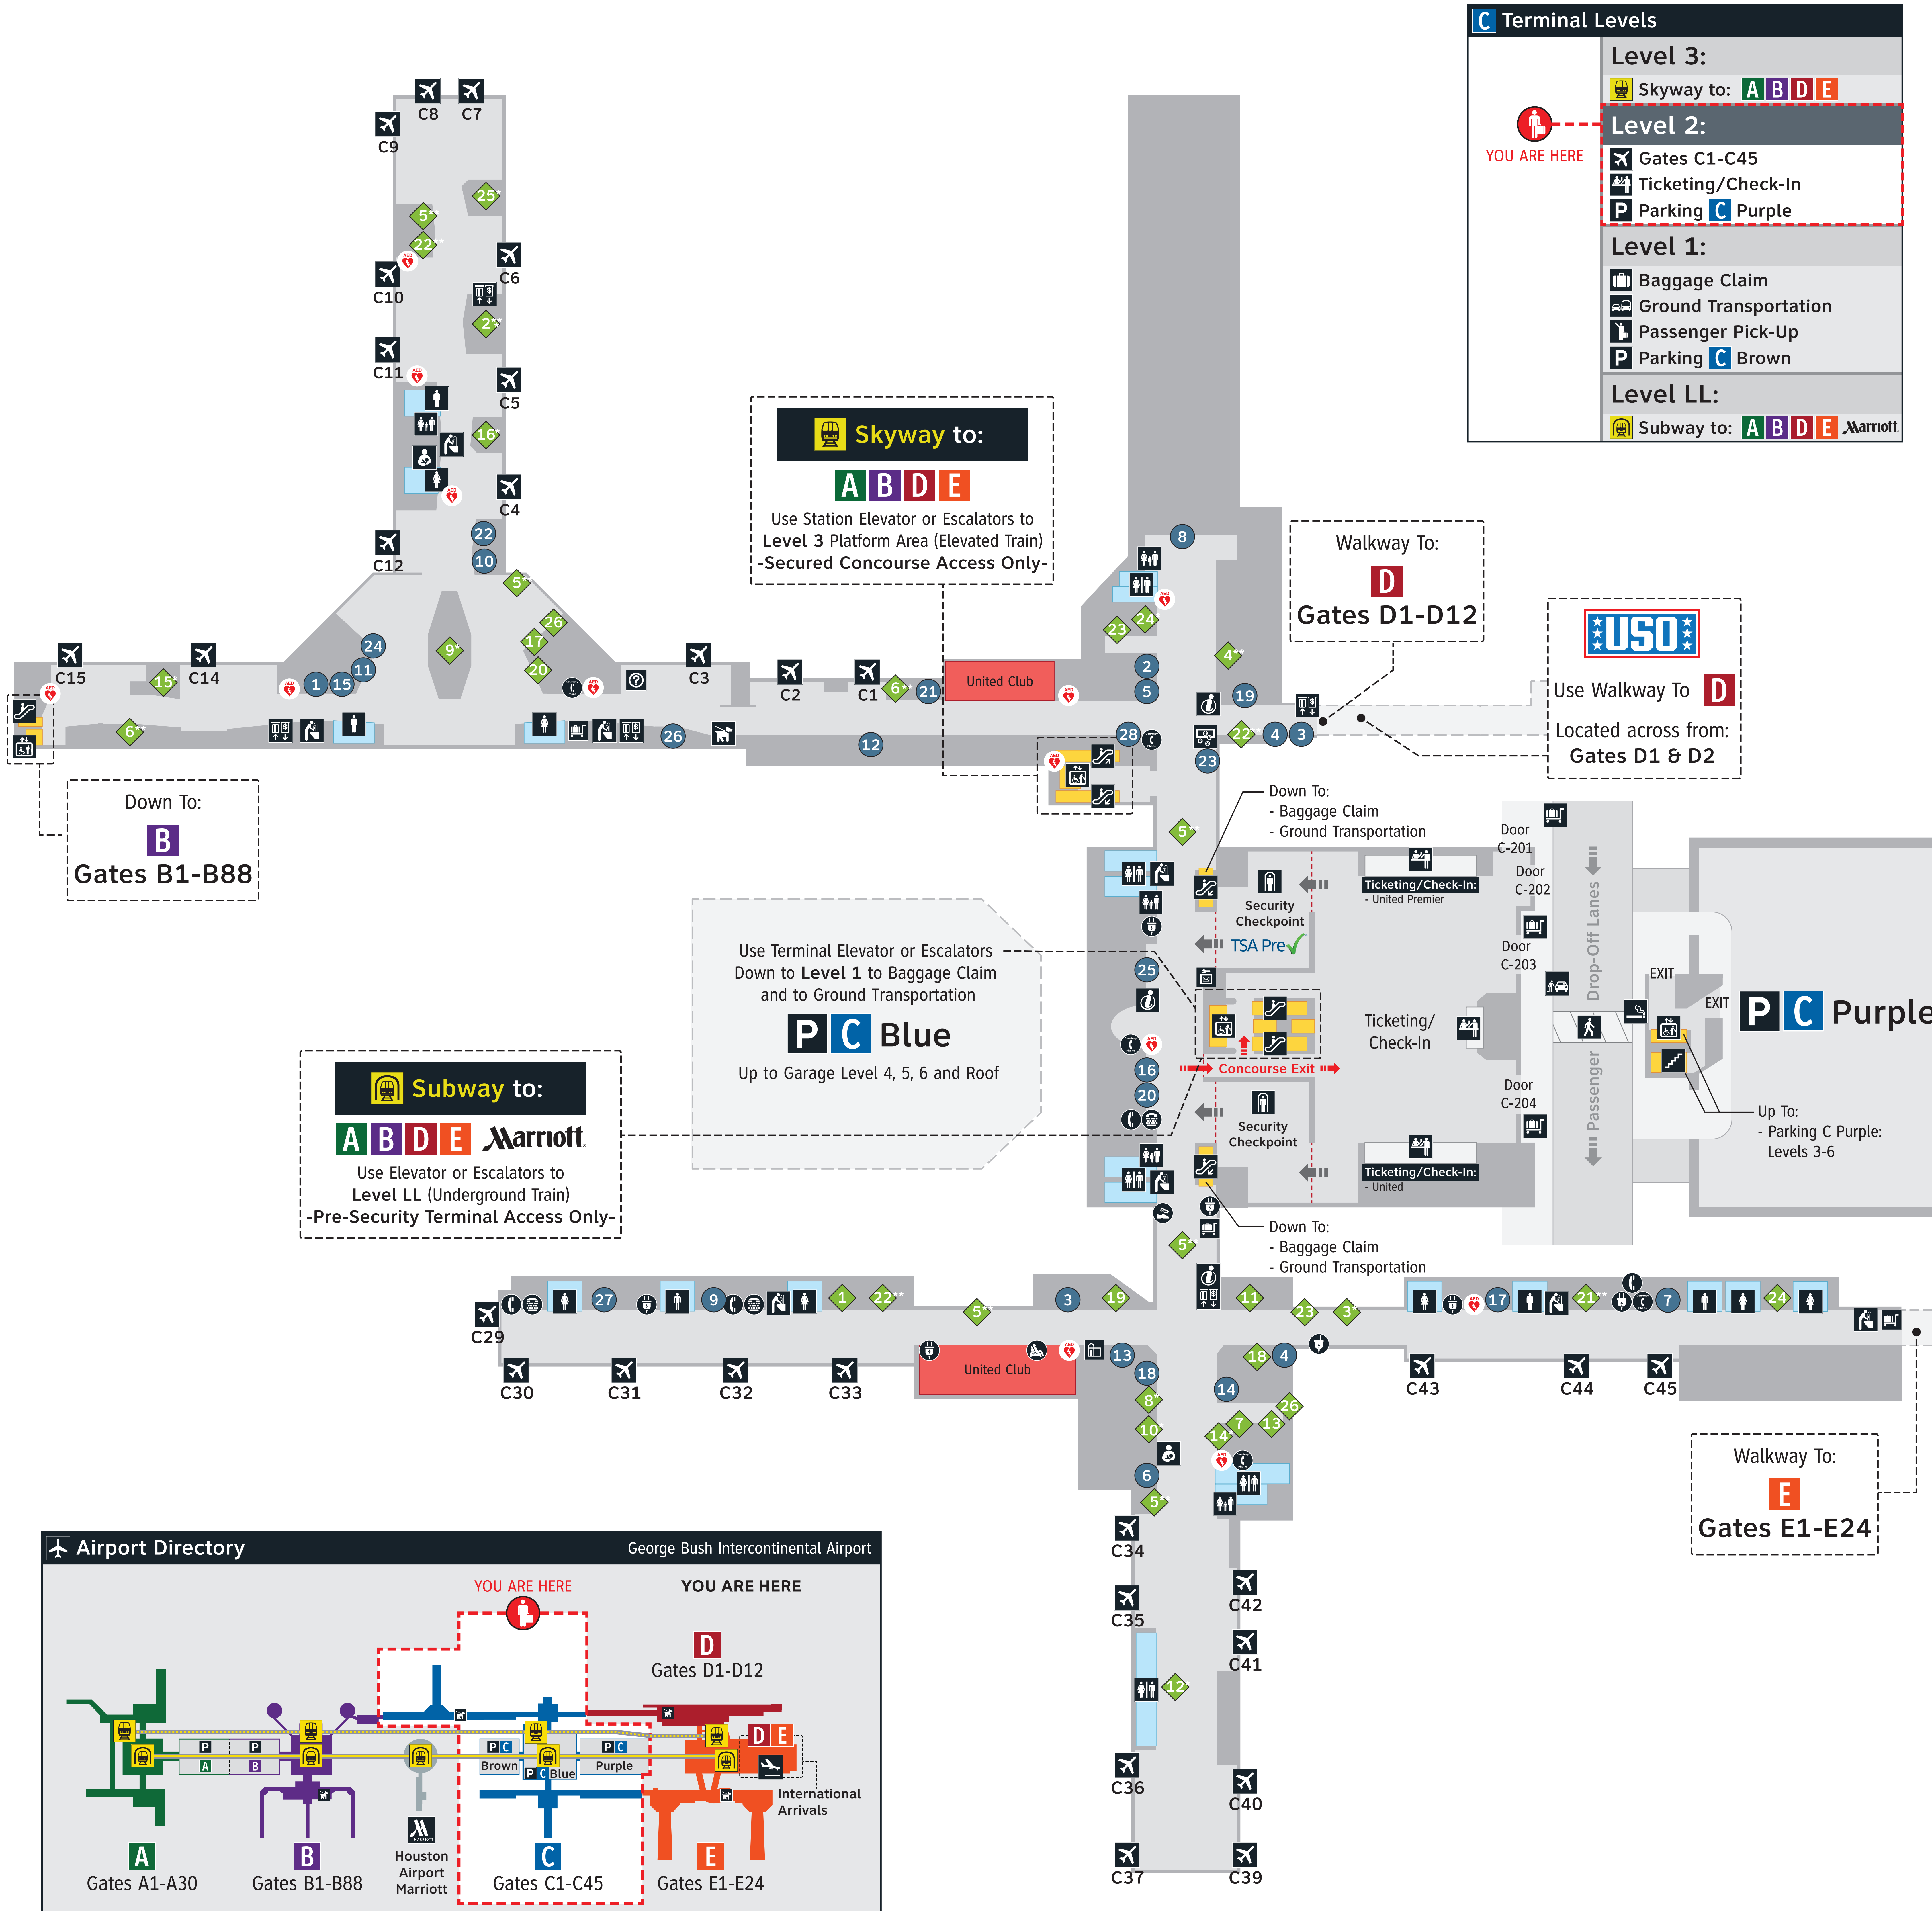

C Terminal Levels

Level 3:
 Skyway to: **A B D E**

Level 2:
 Gates C1-C45
 Ticketing/Check-In
 Parking **C** Purple

Level 1:
 Baggage Claim
 Ground Transportation
 Passenger Pick-Up
 Parking **C** Brown

Level LL:
 Subway to: **A B D E** Marriott

Airlines

- Airlines:** - United
- Lounges:** - United Club (C1), (C33)

Amenities & Services

- AED
- ATM
- Baggage Carts
- Chapel
- Courtesy Phones
- Curbside Check-In
- Currency Exchange
- Elevators
- Escalators
- Family Restrooms
- Gates
- Interactive Visitor Kiosk
- MailSafe Express
- Massage Chairs
- Mothers Rooms
- Parking
- Rapid Charger Machines (S)
- Restrooms
- Security Checkpoint
- Service Animal Relief
- Shoe Shine
- Smoking Areas
- Stairs
- Telephones
- Ticketing/Check-In
- TTY Phones
- Water Bottle Filling Stations

Dining *full service **grab & go options

- 1 Agave Taqueria
- 2 Bam Bam***
- 3 Bewster Beer Garden*
- 4 Camden Food co.**
- 5 CIBO Express Gourmet Market**
- 6 CIBO Express Gourmet Market/World Bean**
- 7 Einstein Bros. Bagels**
- 8 El Premio Tex-Mex Bar & Grill*
- 9 Ember*
- 10 Forno Magico Neapolitan Pizza*
- 11 Freshens
- 12 H-Burger Bar*
- 13 La Salsa
- 14 Landry's Seafood*
- 15 Olio*
- 16 Pala*
- 17 Pick Up Stix
- 18 Pinks Pizza
- 19 Poppy's Bagel's/Little Purse*
- 20 Potbelly Sandwich Shop
- 21 Southern Belle*
- 22 Starbucks**
- 23 Stax
- 24 SUBWAY
- 25 Vida Taqueria*
- 26 Wendy's

Shopping **grab & go options

- 1 Adrenaline
- 2 Bayou City Travelmart
- 3 Benefit Cosmetics Automated Kiosk
- 4 Best Buy Express Automated Kiosk
- 5 Brooks Brothers
- 6 CNBC Smartshop
- 7 Culturemap
- 8 FuelRod Swapbox Kiosk
- 9 Houston!
- 10 Jo Malone London
- 11 Kieh'l's
- 12 KPRC 2 Travel Store
- 13 M.Fredric
- 14 MAC
- 15 Made: Texas
- 16 Pinto Ranch
- 17 Rip Curl
- 18 Rocky Mountain Chocolate Factory
- 19 Simply Books
- 20 Soundbalance
- 21 Space Corner
- 22 Sunglass Hut
- 23 Sunglas Icon
- 24 Swarovski
- 25 Texas Monthly News**
- 26 TUMI
- 27 Univision
- 28 Victoria Secret