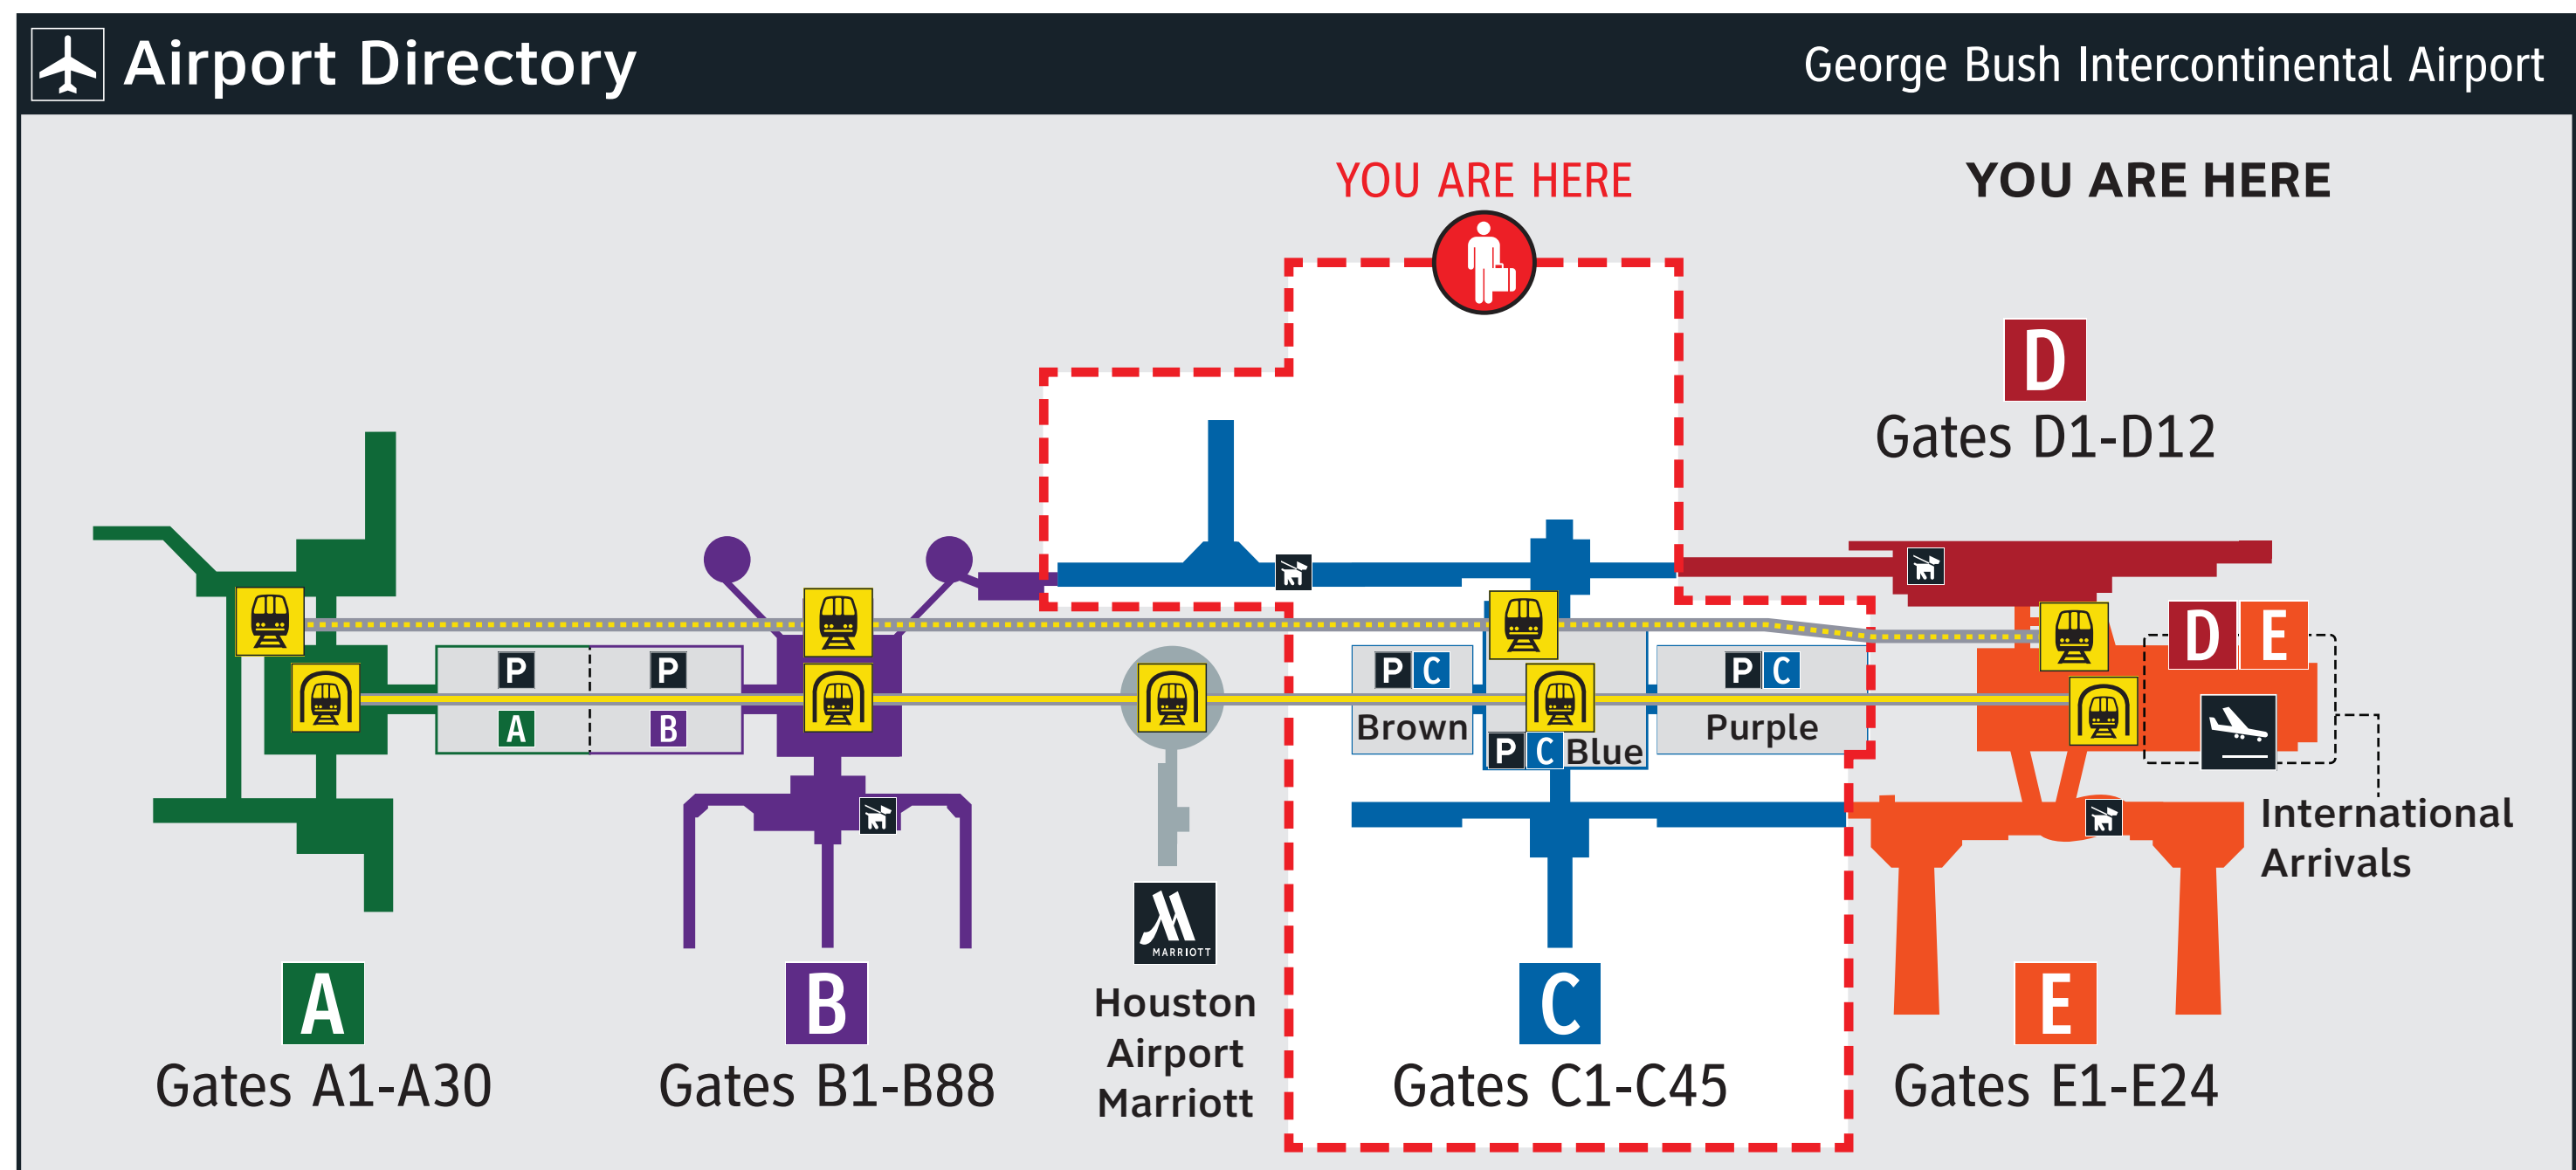

C Terminal Levels

Level 3:
 Skyway to: **A B D E**

Level 2:
 Gates C1-C45
 Ticketing/Check-In
 Parking **C** Purple

Level 1:
 Baggage Claim
 Ground Transportation
 Passenger Pick-Up
 Parking **C** Brown

Level LL:
 Subway to: **A B D E** Marriott

Airlines

- Airlines:** - United
- Lounges:** - United Club (C1), (C33)

Amenities & Services

- AED
- ATM
- Baggage Carts
- Chapel
- Courtesy Phones
- Curbside Check-In
- Currency Exchange
- Elevators
- Escalators
- Family Restrooms
- Gates
- Interactive Visitor Kiosk
- MailSafe Express
- Massage Chairs
- Mothers Rooms
- Parking
- Rapid Charger Machines (S)
- Restrooms
- Security Checkpoint
- Service Animal Relief
- Shoe Shine
- Smoking Areas
- Stairs
- Telephones
- Ticketing/Check-In
- TTY Phones
- Water Bottle Filling Stations

Dining *full service **grab & go options

- 1 Agave Taqueria
- 2 Bam Bam***
- 3 Bewster Beer Garden*
- 4 Camden Food co.**
- 5 CIBO Express Gourmet Market**
- 6 CIBO Express Gourmet Market/World Bean**
- 7 Einstein Bros. Bagels**
- 8 El Premio Tex-Mex Bar & Grill*
- 9 Ember*
- 10 Forno Magico Neapolitan Pizza*
- 11 Freshens
- 12 H-Burger Bar*
- 13 La Salsa
- 14 Landry's Seafood*
- 15 Olio*
- 16 Pala*
- 17 Pick Up Stix
- 18 Pinks Pizza
- 19 Poppy's Bagel's/Little Purse*
- 20 Potbelly Sandwich Shop
- 21 Southern Belle*
- 22 Starbucks**
- 23 Stax
- 24 SUBWAY
- 25 Vida Taqueria*
- 26 Wendy's

Shopping **grab & go options

- 1 Adrenaline
- 2 Bayou City Travelmart
- 3 Benefit Cosmetics Automated Kiosk
- 4 Best Buy Express Automated Kiosk
- 5 Brooks Brothers
- 6 CNBC Smartshop
- 7 Culturemap
- 8 FuelRod Swapbox Kiosk
- 9 Houston!
- 10 Jo Malone London
- 11 Kieh'l's
- 12 KPRC 2 Travel Store
- 13 M.Fredric
- 14 MAC
- 15 Made: Texas
- 16 Pinto Ranch
- 17 Rip Curl
- 18 Rocky Mountain Chocolate Factory
- 19 Simply Books
- 20 Soundbalance
- 21 Space Corner
- 22 Sunglass Hut
- 23 Sunglas Icon
- 24 Swarovski
- 25 Texas Monthly News**
- 26 TUMI
- 27 Univision
- 28 Victoria Secret