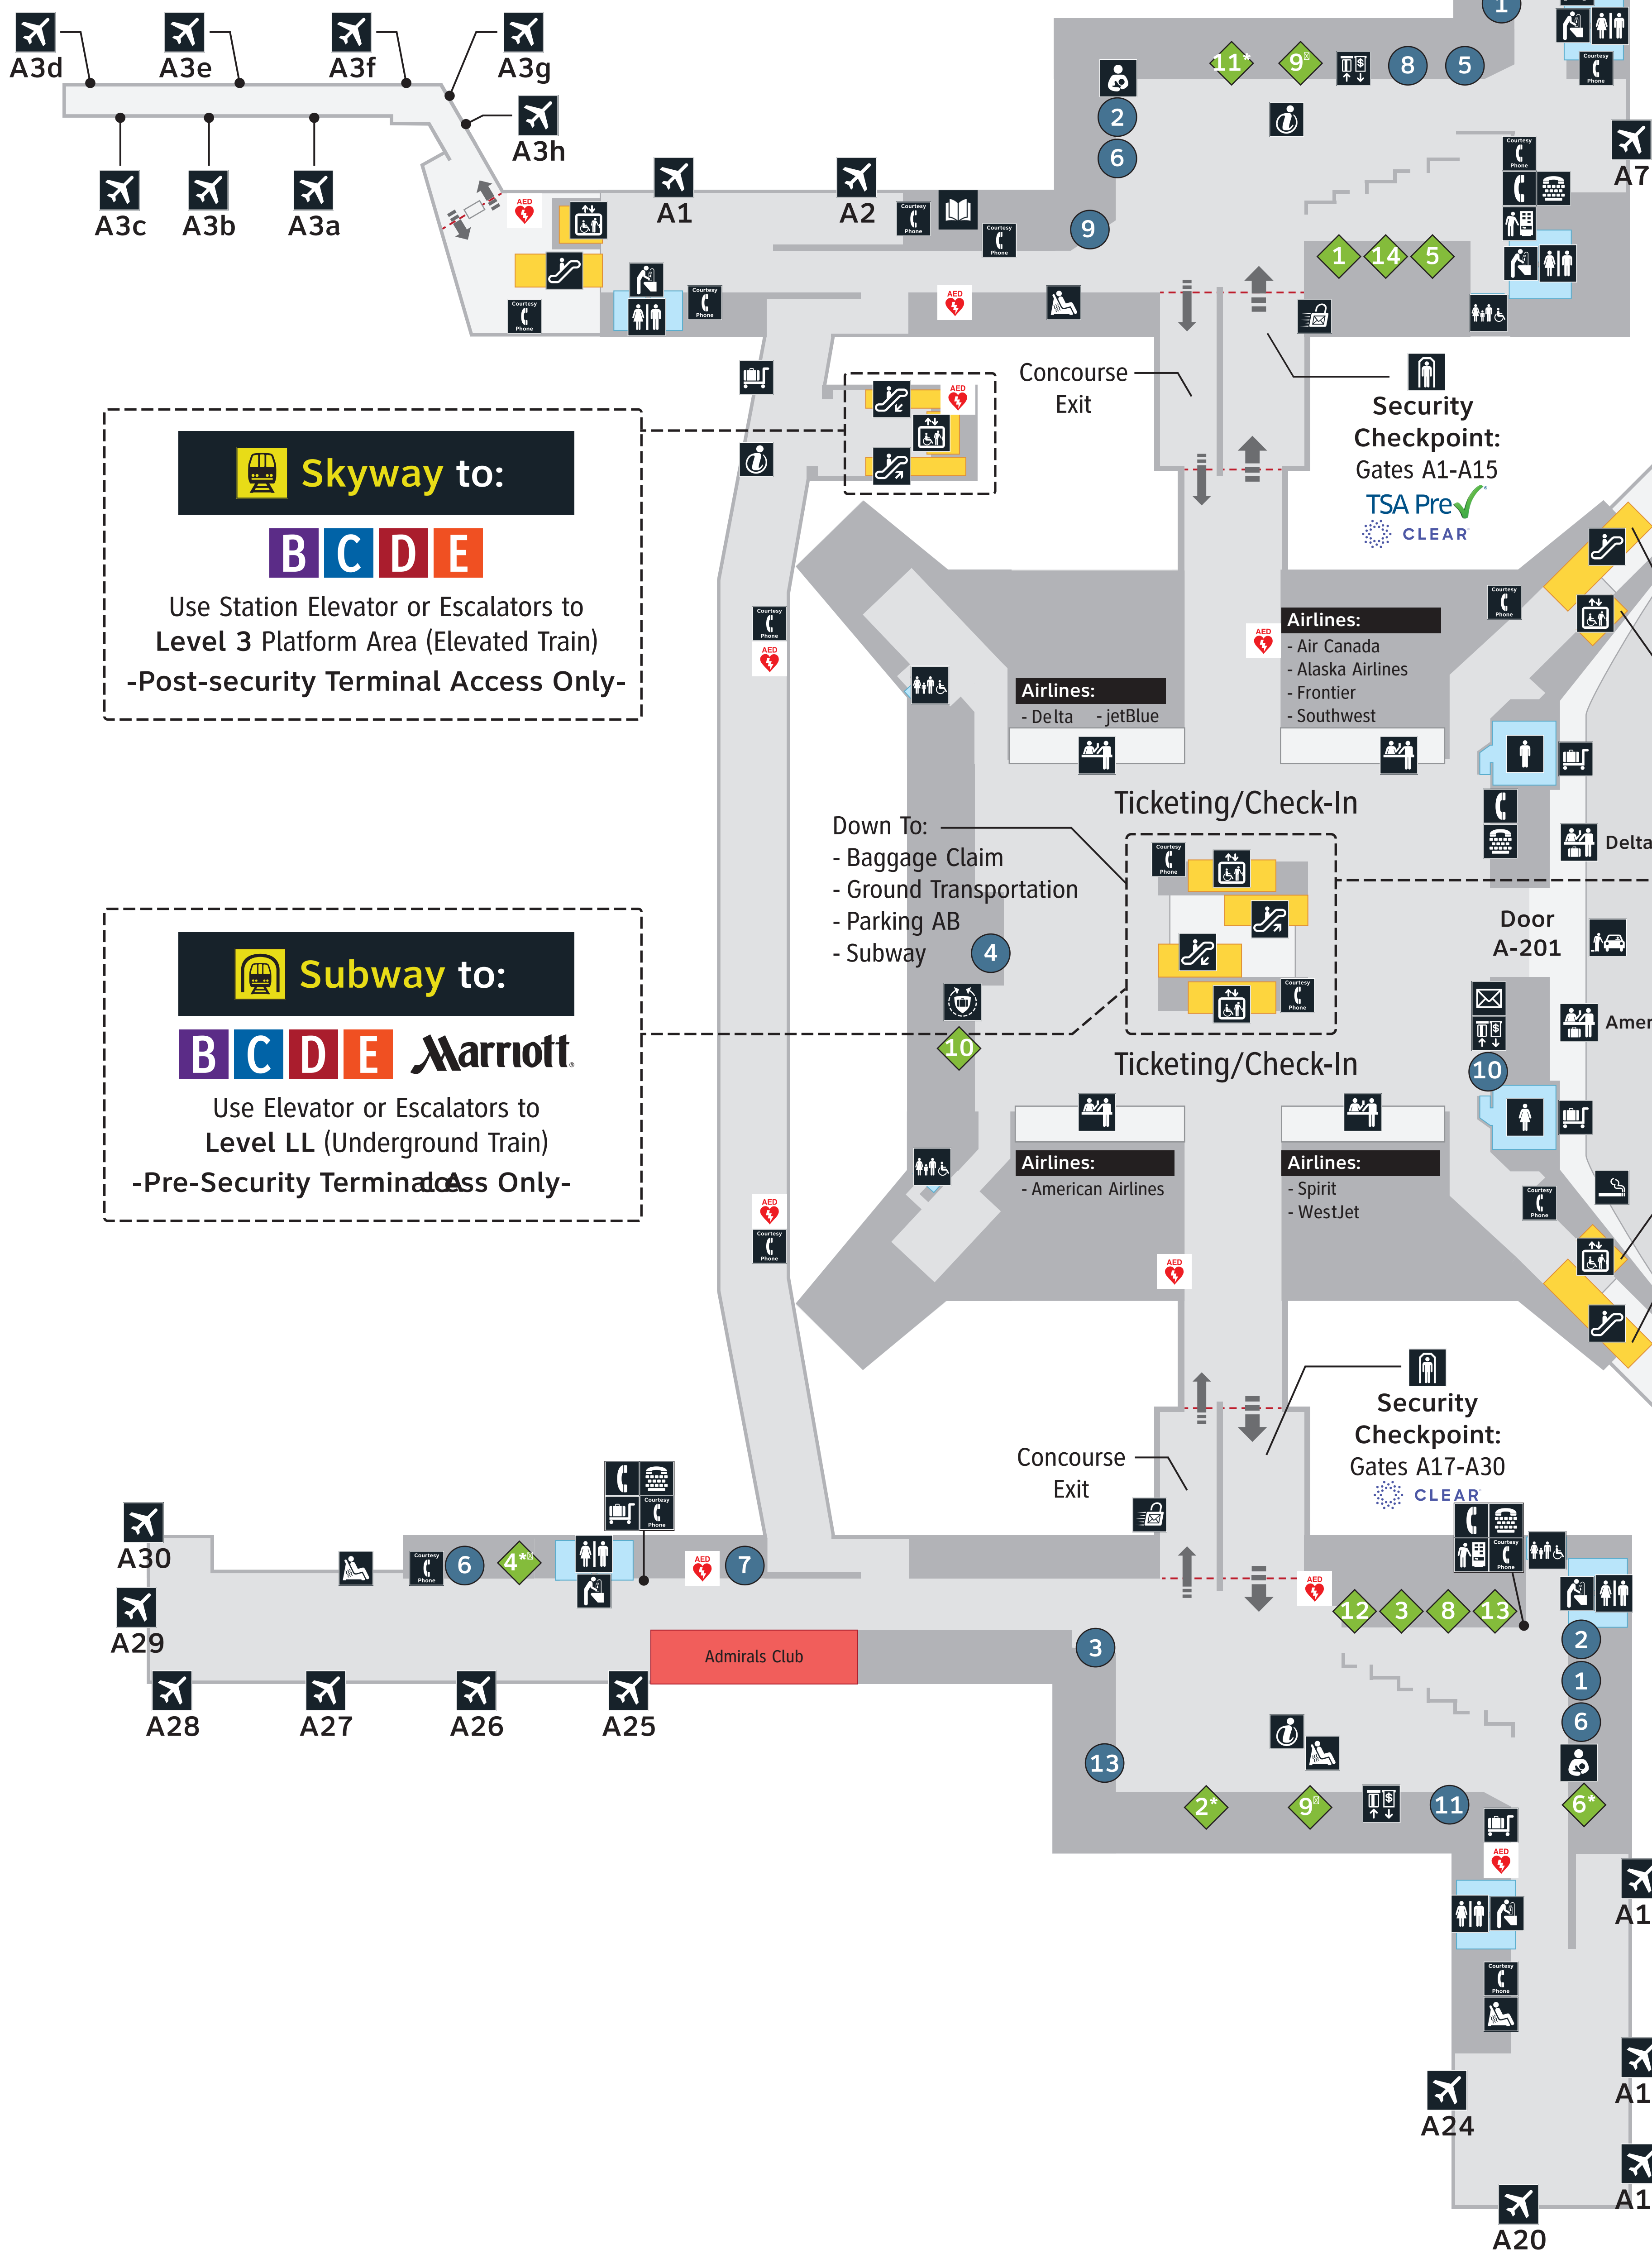

Terminal Levels

Level 3:
 Skyway to: **B C D E**

Level 2:
 YOU ARE HERE
 Gates A1-A30
 Passenger Drop-off
 Ticketing/Check-In

Level 1:
 Baggage Claim
 Ground Transportation
 Passenger Pick-Up
 Parking **A B**

Level LL:
 Subway to: **B C D E** Marriott

Airport Directory

George Bush Intercontinental Airport

YOU ARE HERE

Gates A1-A30 Gates B1-B88 Gates C1-C45 Gates D1-D12 Gates E1-E24

International Arrivals

Houston Airport Marriott

Skyway to:
B C D E
 Use Station Elevator or Escalators to Level 3 Platform Area (Elevated Train)
 -Post-security Terminal Access Only-

Subway to:
B C D E Marriott
 Use Elevator or Escalators to Level LL (Underground Train)
 -Pre-Security Terminal Access Only-