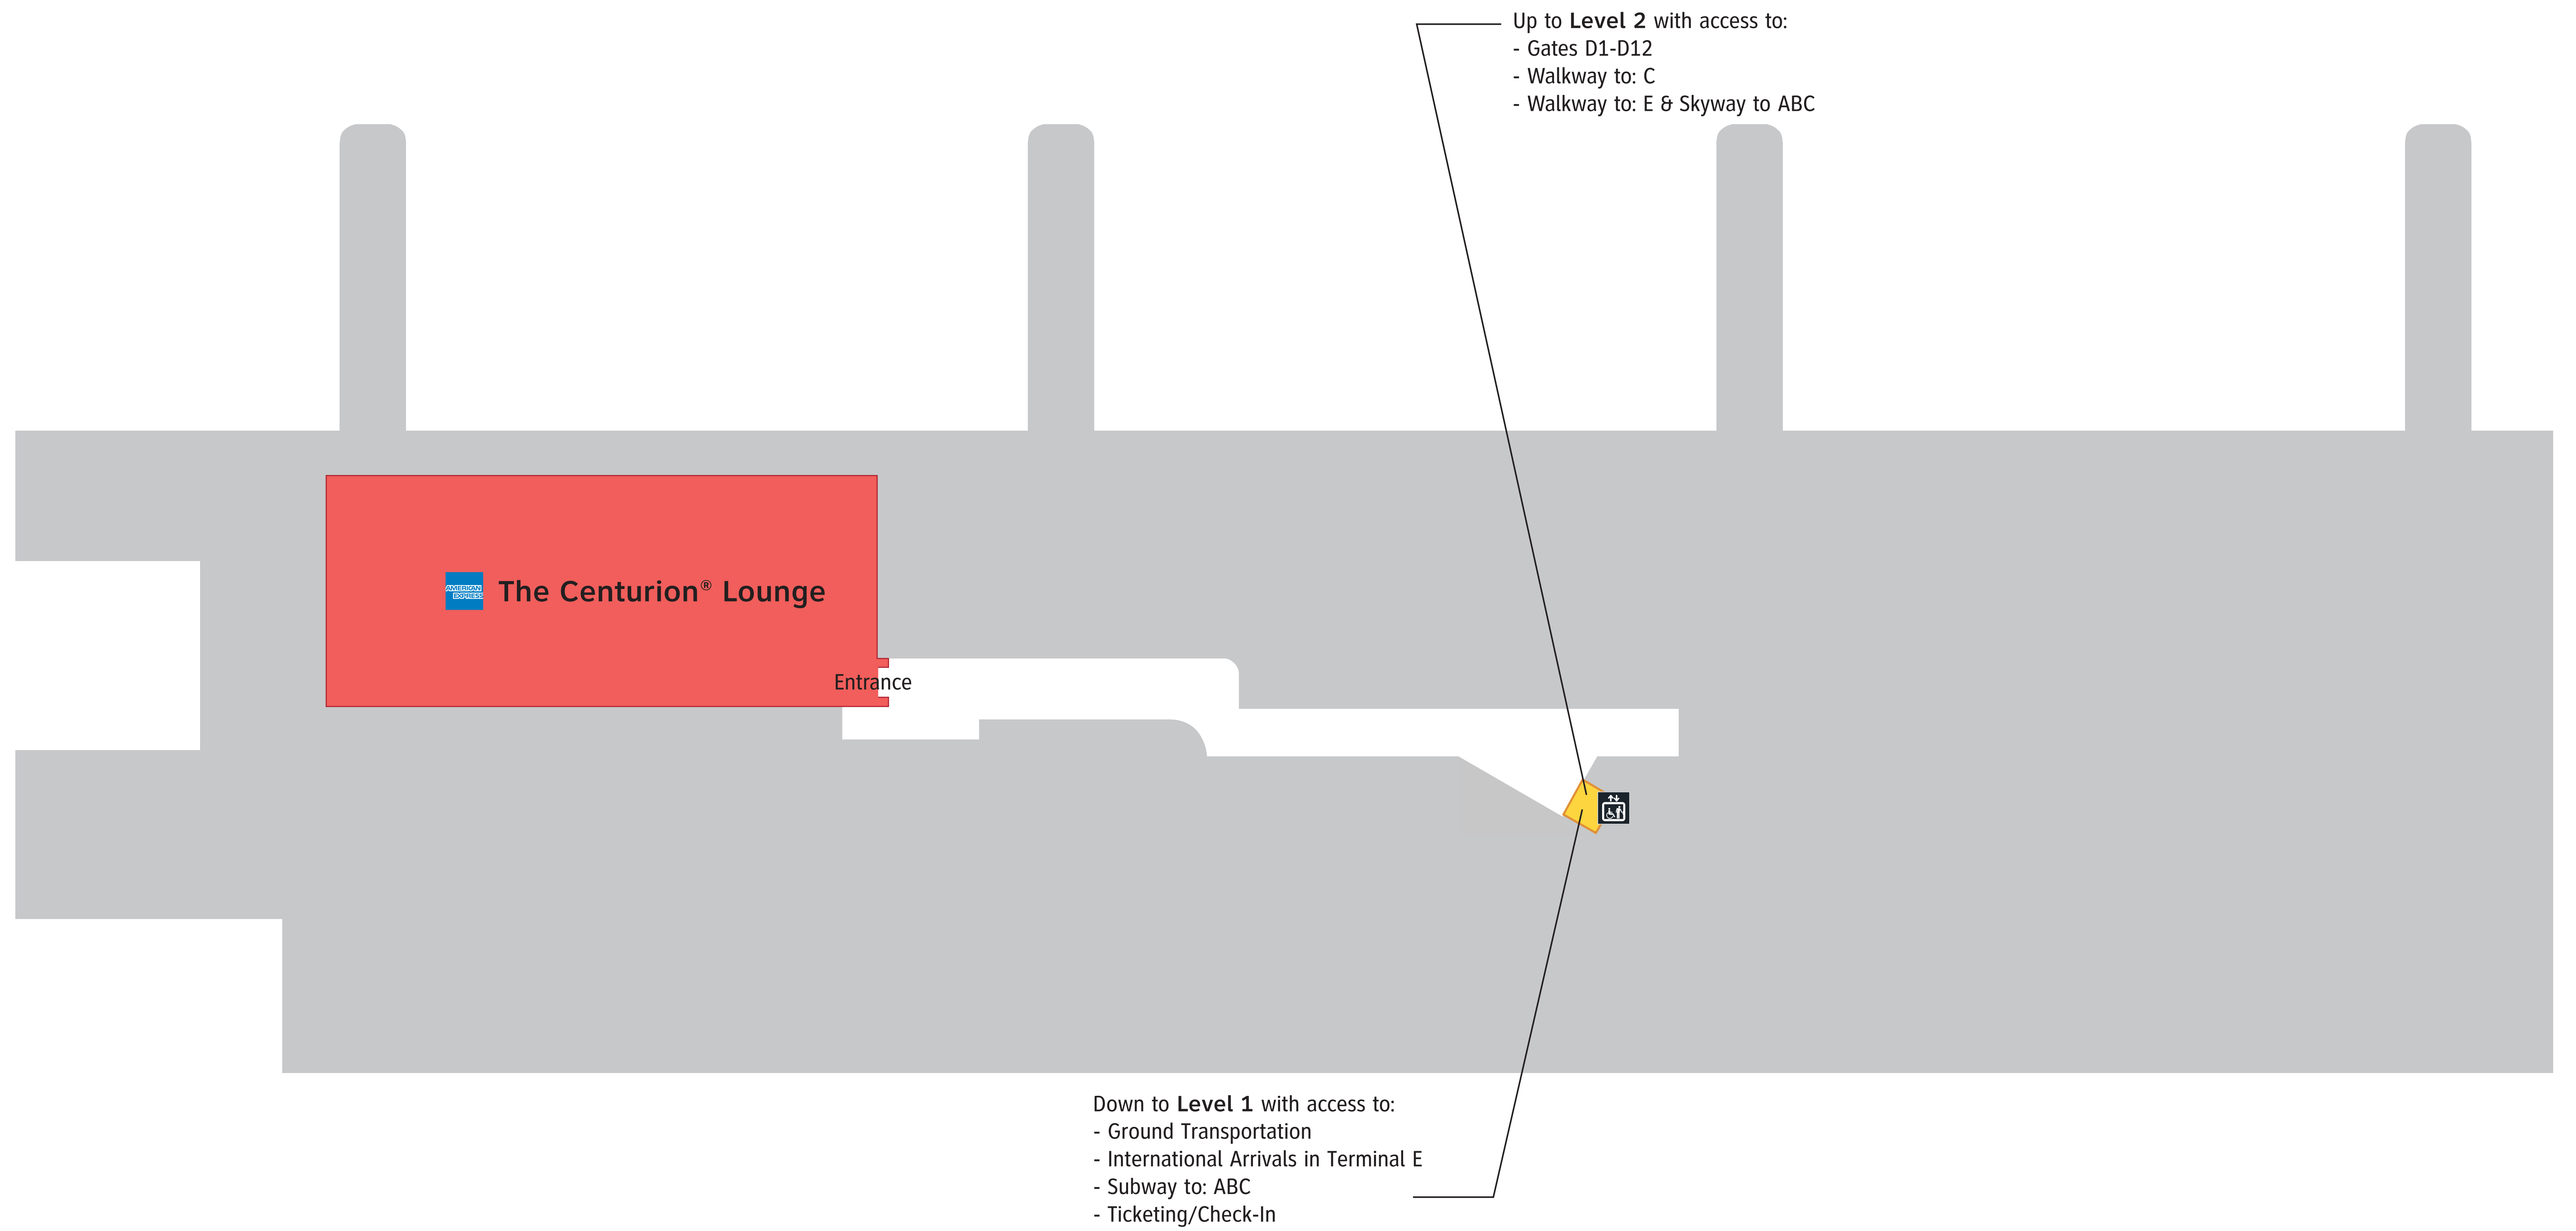

D Terminal Levels

Level 3:
Skyway to: **A B C**

Level 2:
Gates D1-D12
Valet Parking
Walkway to: **C E**

Level M (Mezzanine):
The Centurion Lounge

Level 1:
Passenger Drop-Off
Ticketing/Check-In

Level LL:
Subway to: **A B C** Marriott

YOU ARE HERE

D Airlines

Airlines:	Lounges:
- Aeromexico	- The Centurion® Lounge by American Express
- Air China	
- Air France	
- Air New Zealand	
- All Nippon Airways (ANA)	
- Avianca	
- British Airways	
- Emirates	
- EVA Air	
- InterJet	
- KLM Royal Dutch Airlines	
- Lufthansa	
- Qatar Airways	
- Singapore Airlines	
- Turkish Airlines	
- VivaAerobus	
- Volaris