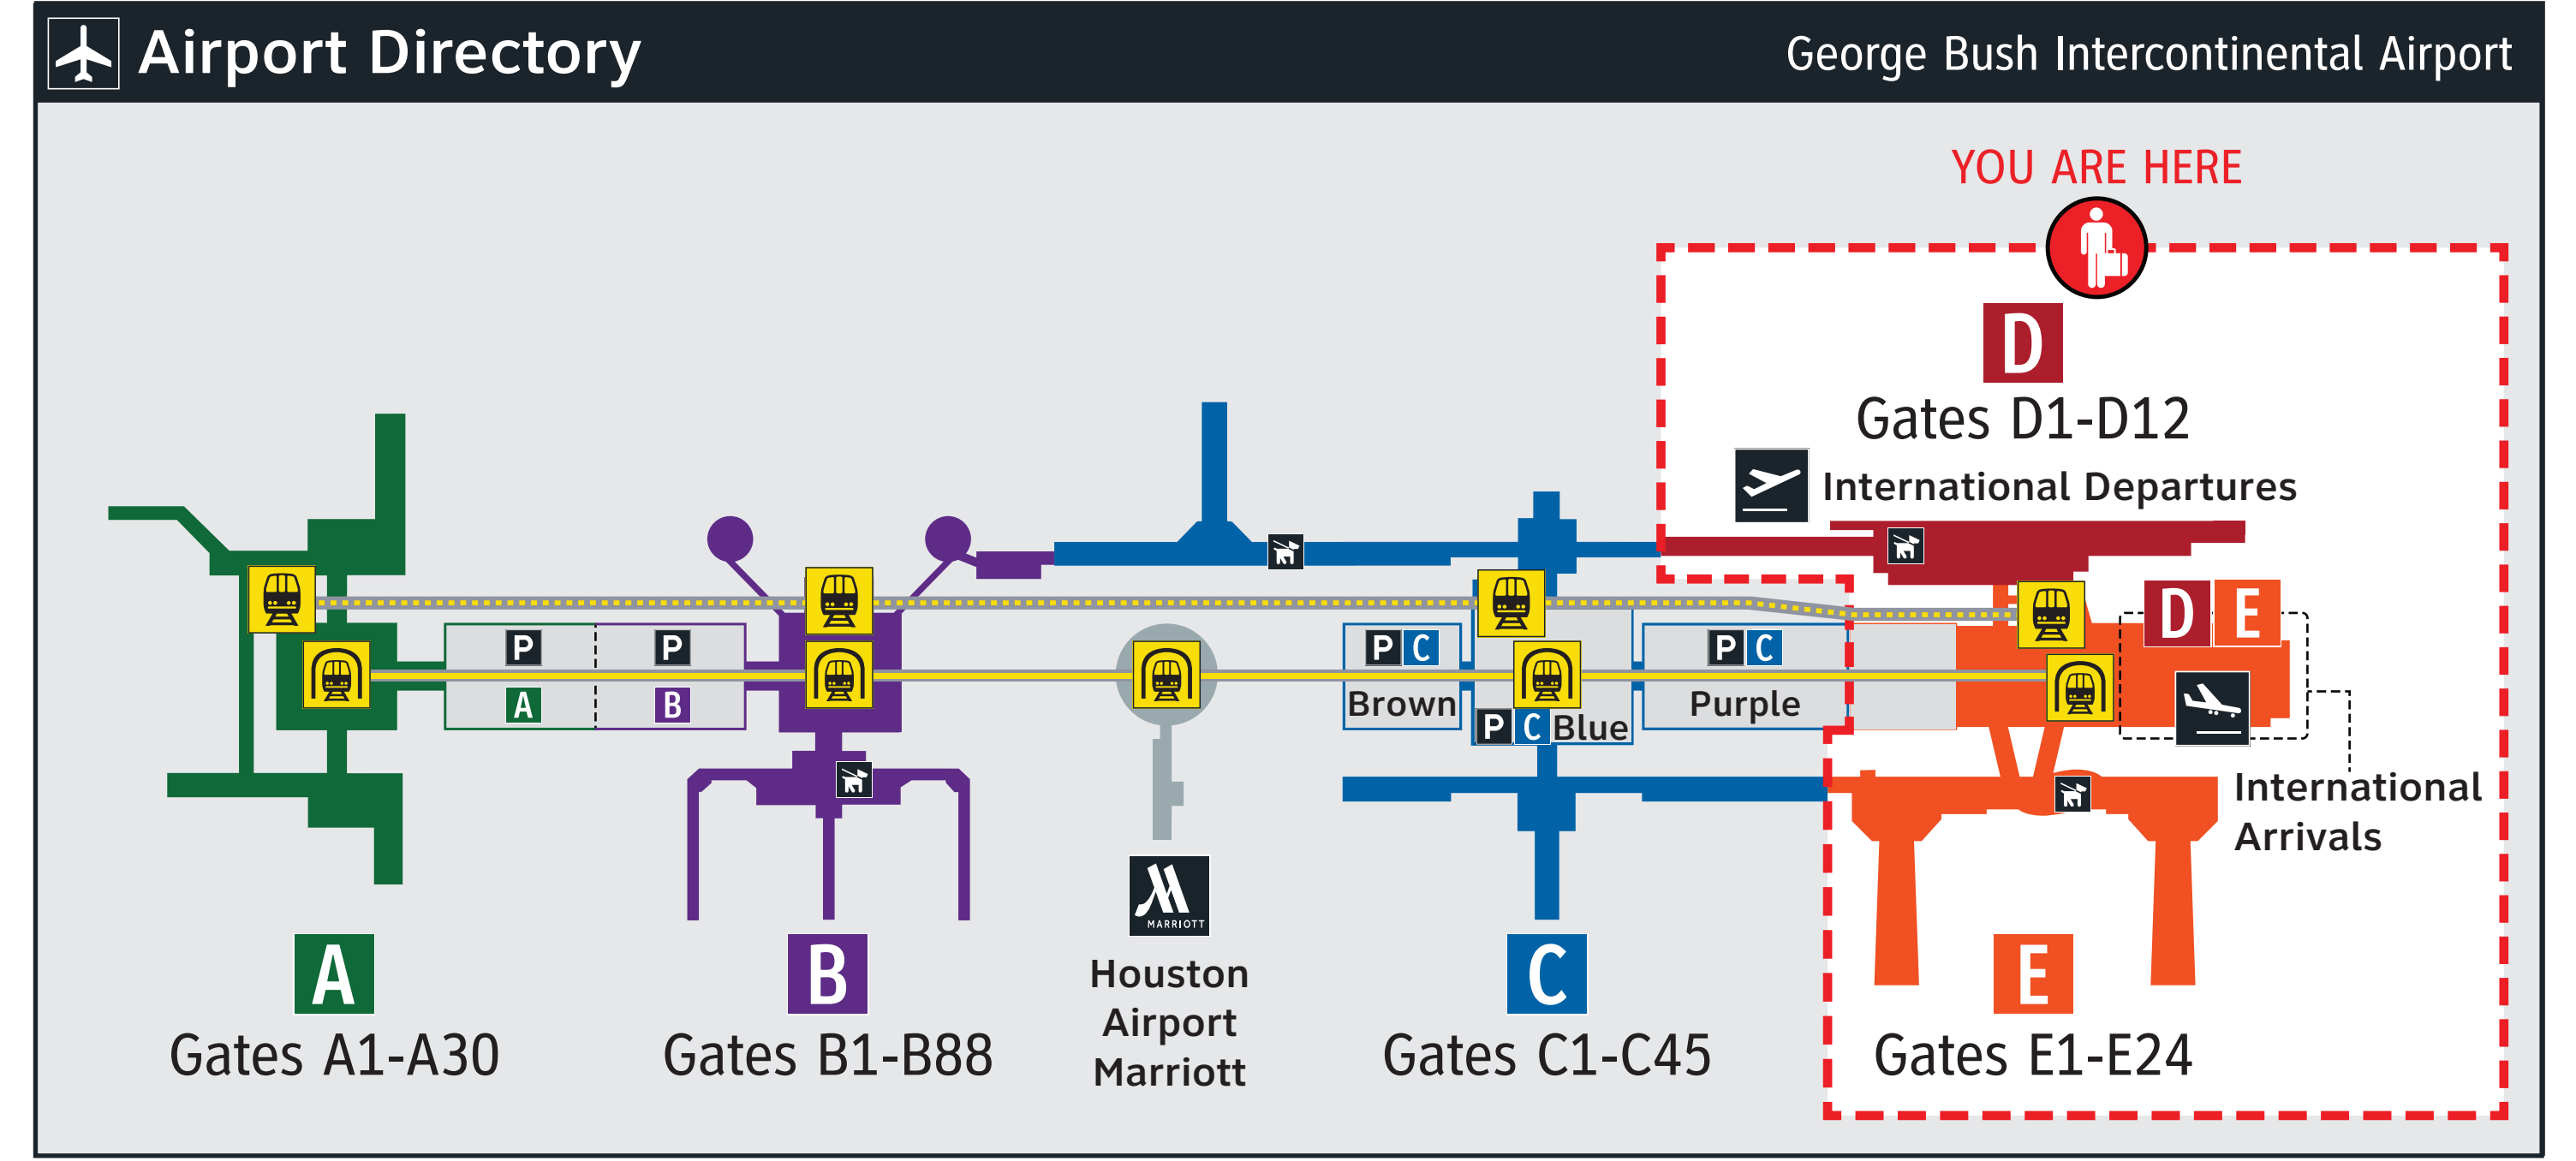

D Terminal Levels

Level 3:
 Skyway to: **A B C**

Level 2:
 Gates D1-D12
 Valet Parking
 Walkway to: **C E**

Level M (Mezzanine):
 The Centurion Lounge

Level 1:
 Passenger Drop-Off
 Ticketing/Check-In

Level LL:
 Subway to: **A B C** Marriott

YOU ARE HERE

D Airlines

- | | |
|----------------------------|---------------------------------------------|
| Airlines: | Lounges: |
| - Aeromexico | - The Centurion® Lounge by American Express |
| - Air China | |
| - Air France | |
| - Air New Zealand | |
| - All Nippon Airways (ANA) | |
| - Avianca | |
| - British Airways | |
| - Emirates | |
| - EVA Air | |
| - InterJet | |
| - KLM Royal Dutch Airlines | |
| - Lufthansa | |
| - Qatar Airways | |
| - Singapore Airlines | |
| - Turkish Airlines | |
| - VivaAerobus | |
| - Volaris | |