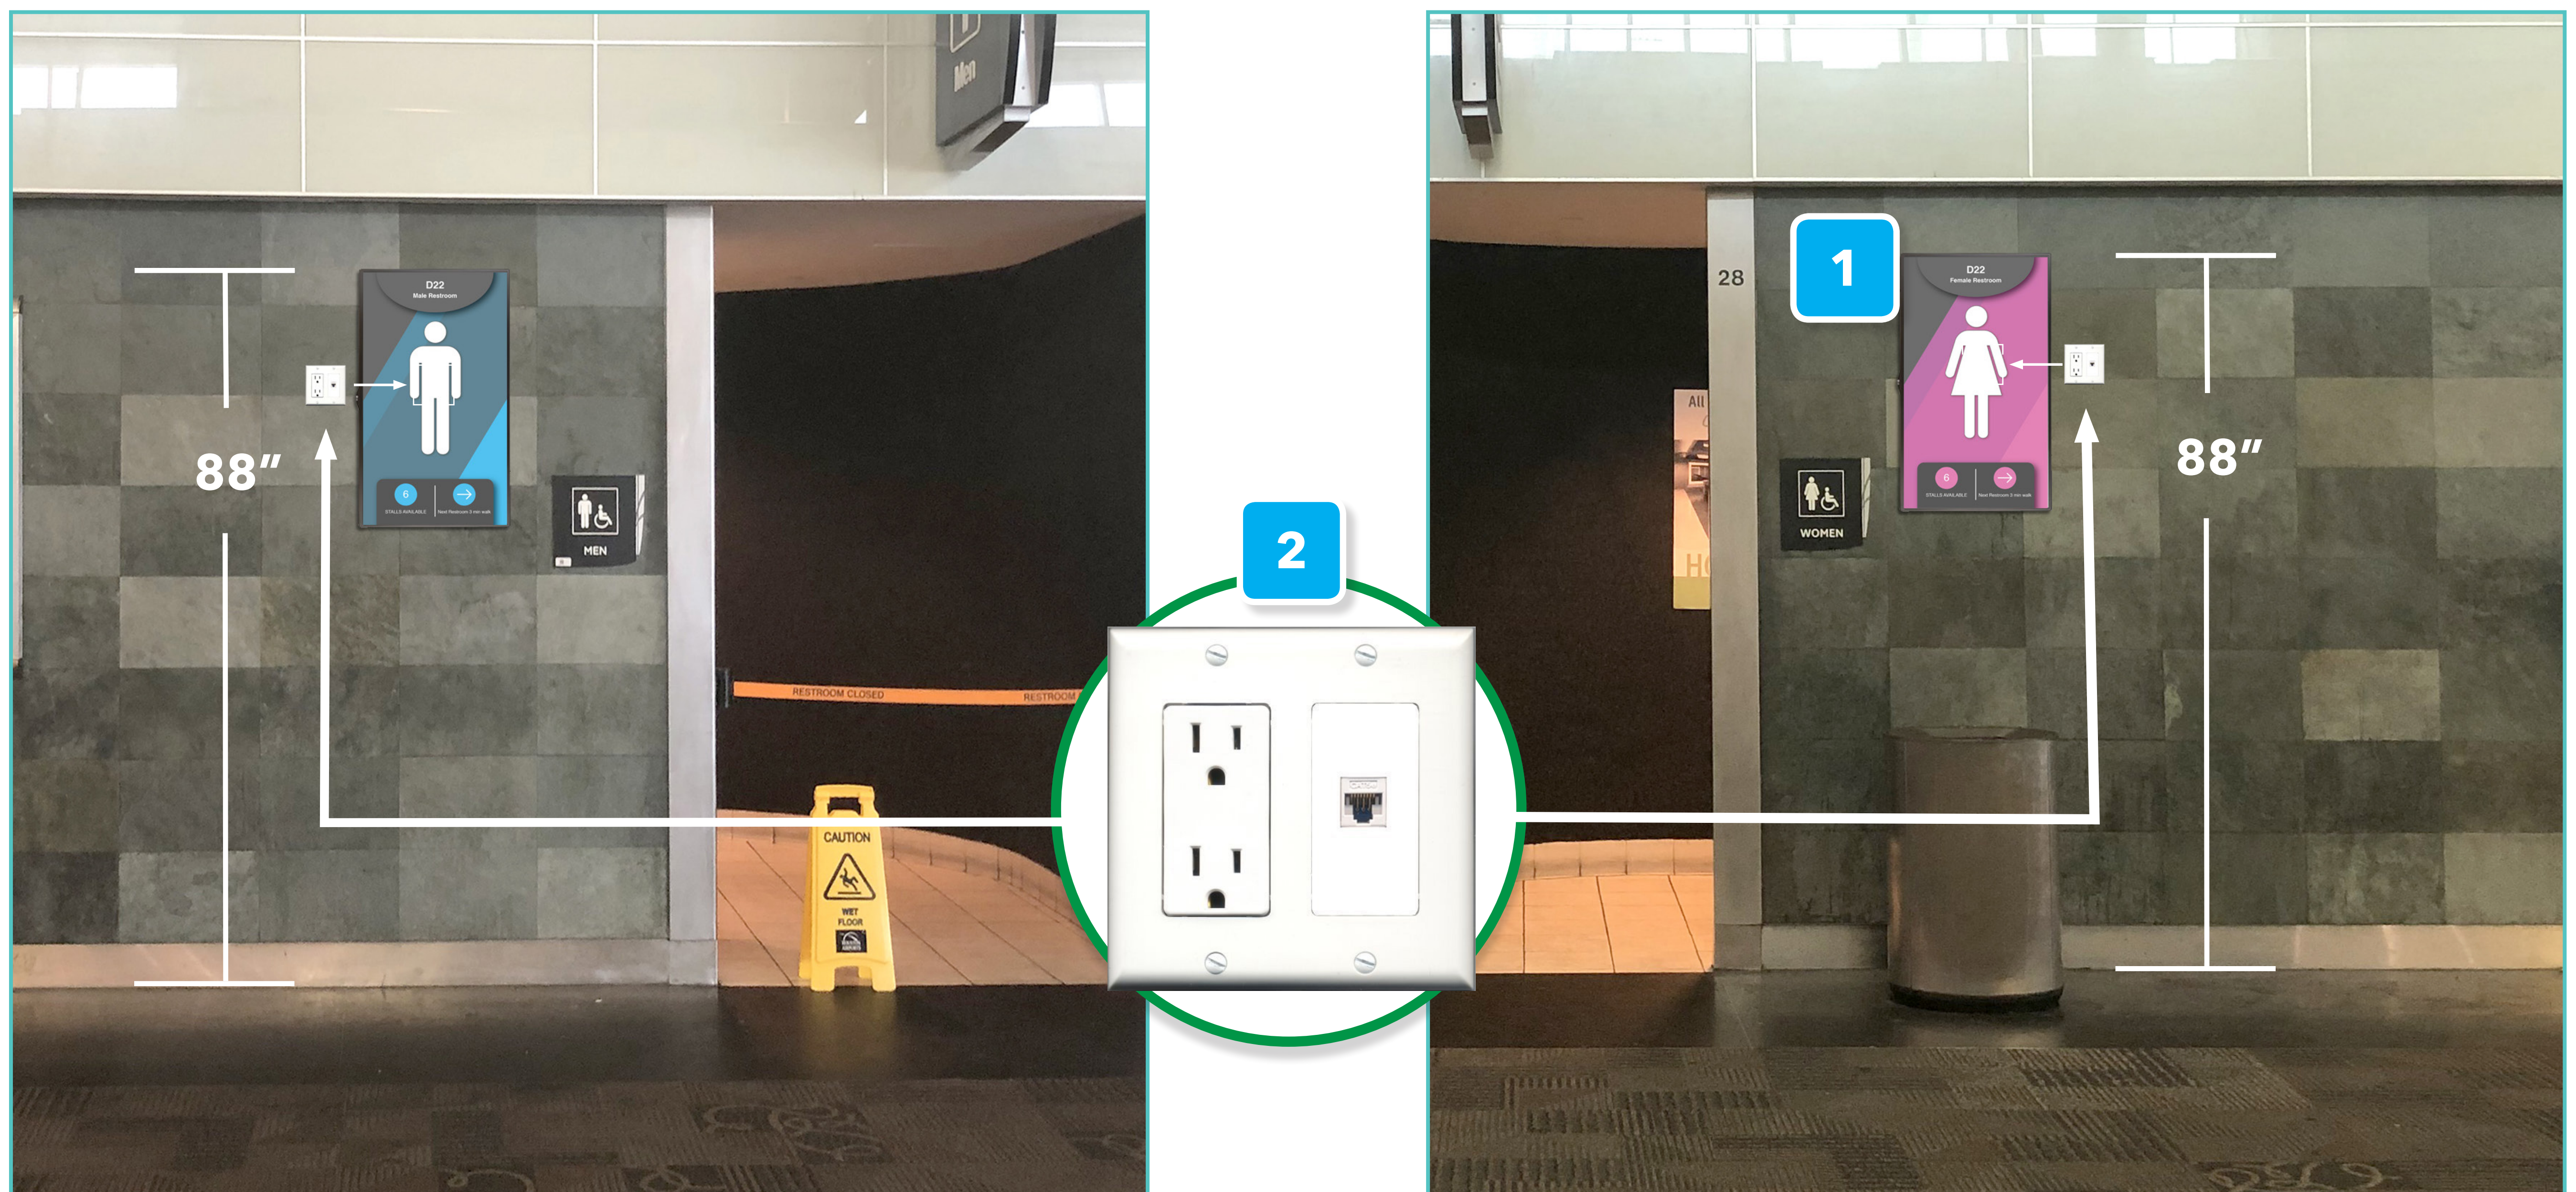

## Smart Restroom Digital Signage Installation Guide

**1** 32" LG 32SM5KE-B Monitor 88" off the ground outside of each restroom

**2** Install power outlet and cat5 connection under or adjacent to monitor

We suggest using a combo outlet like the one shown in figure 2.

#### General

Monitor Dimension (W x H x D)	28.7" x 16.9" x 2.2" / 729.4 x 428.9 x 55.5 mm
Weight (Head)	11.9 lbs / 5.4 kg
VESA TM Standard Mount Interface	200mm x 200mm