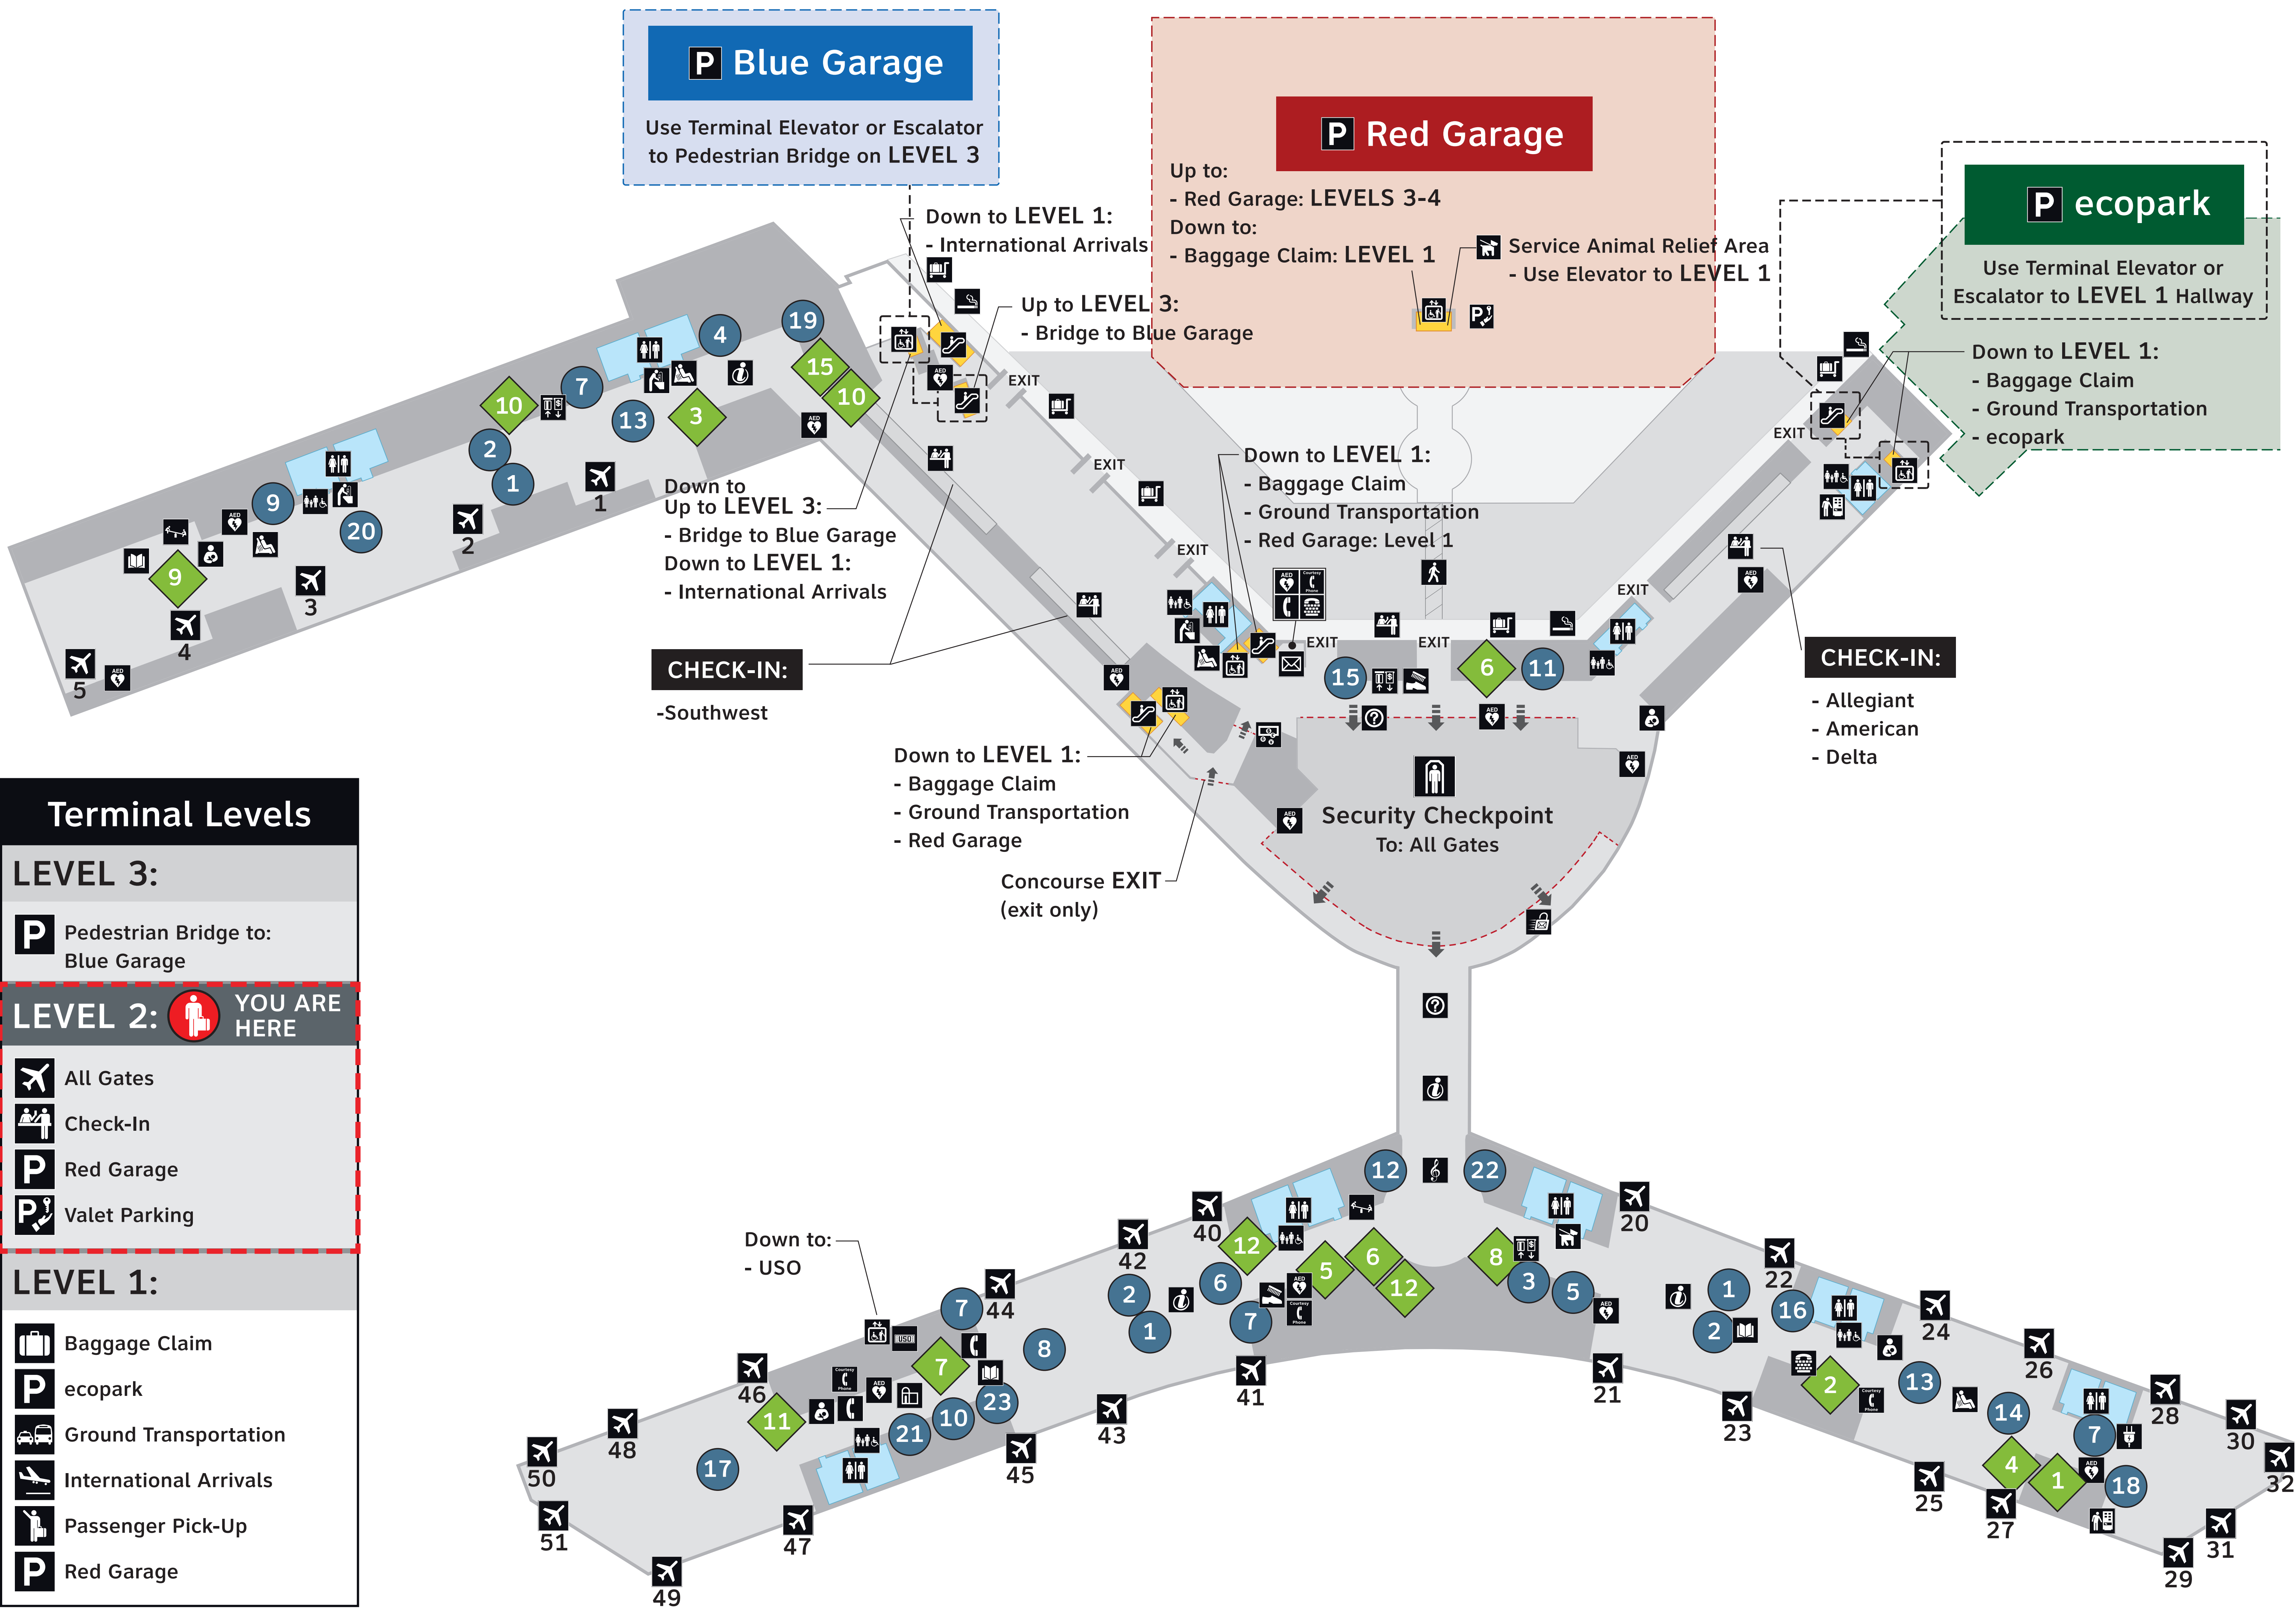

LEVEL 2 Departures

Terminal Levels

LEVEL 3:

- P** Pedestrian Bridge to: Blue Garage

LEVEL 2: YOU ARE HERE

- All Gates
- Check-In
- P** Red Garage
- P** Valet Parking

LEVEL 1:

- Baggage Claim
- P** ecopark
- Ground Transportation
- International Arrivals
- Passenger Pick-Up
- P** Red Garage

Amenities & Services

- AED
- Airport Information Booths
- ATM
- Baggage Carts
- Chapel
- Check-In
- Children's Playground
- Courtesy Phones
- Curbside Check-In
- Currency Exchange
- Elevators
- Escalators
- Family Restrooms
- Gates
- Harmony in the Air
- Interactive Directories
- International Departures
- Little Library
- Mailbox
- MailSafe Express
- Massage Chairs
- Mothers Rooms
- Pedestrian Crosswalk
- Restrooms
- Security Checkpoint
- Service Animal Relief Area
- Shoe Shine
- Smoking Area
- Stairs
- Telephones
- TTY Phones
- USO
- Valet Parking
- Vending Machines
- Water Bottle Filling Stations

Dining

- 1** Barry's Pizza
- 1** Baskin-Robbins
- 3** Buffalo Wild Wings (Full Service)
- 4** Chick-fil-A
- 5** Dunkin' Donuts
- 6** Hunan Return of the Phoenix
- 7** Pappadeaux Seafood Kitchen (Full Service)
- 8** Pappas Bar-B-Q (Grab & Go)
- 9** Pappas Burger (Full Service)
- 10** Pappasito's Cantina (Full Service, Grab & Go)
- 11** Pappasito's Cantina (Bar)
- 12** Peet's Coffee & Tea (Grab & Go)
- 13** Subway
- 14** Wendy's
- 15** Yia Yia Mary's (Grab & Go)